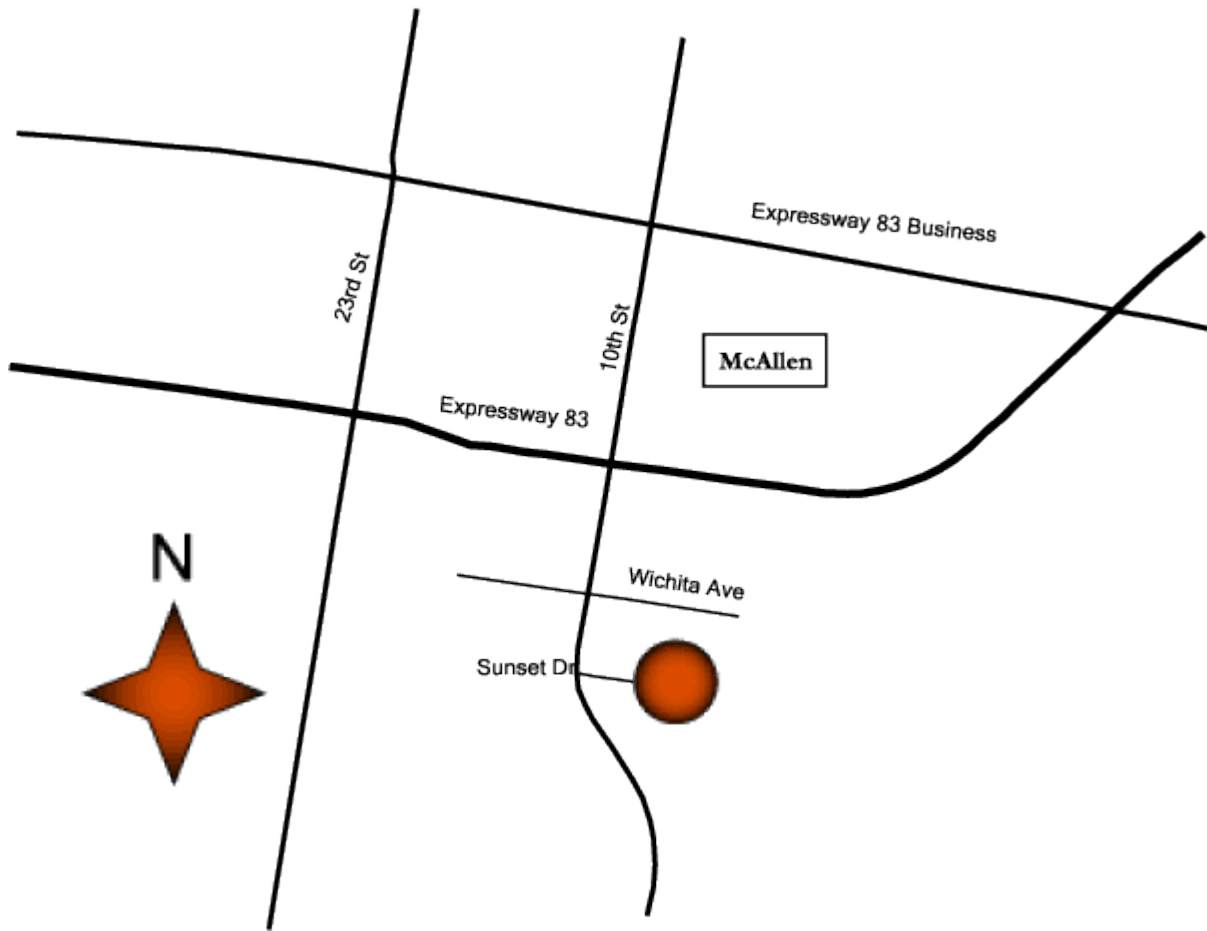

[<< back to Quinta Mazatlan Homepage](#)

### Directions to Quinta Mazatlan

**From Upper Valley:**

Take East Expressway 83 to 10th St. exit. Travel South on 10th St. to Sunset Dr. Turn East on Sunset and proceed along Sunset to the World Birding Center entrance.

**From Lower Valley:**

Take West Expressway 83 to 10th St. exit. Travel South on 10th St. to Sunset Dr. Turn East on Sunset and proceed along Sunset to the World Birding Center entrance.